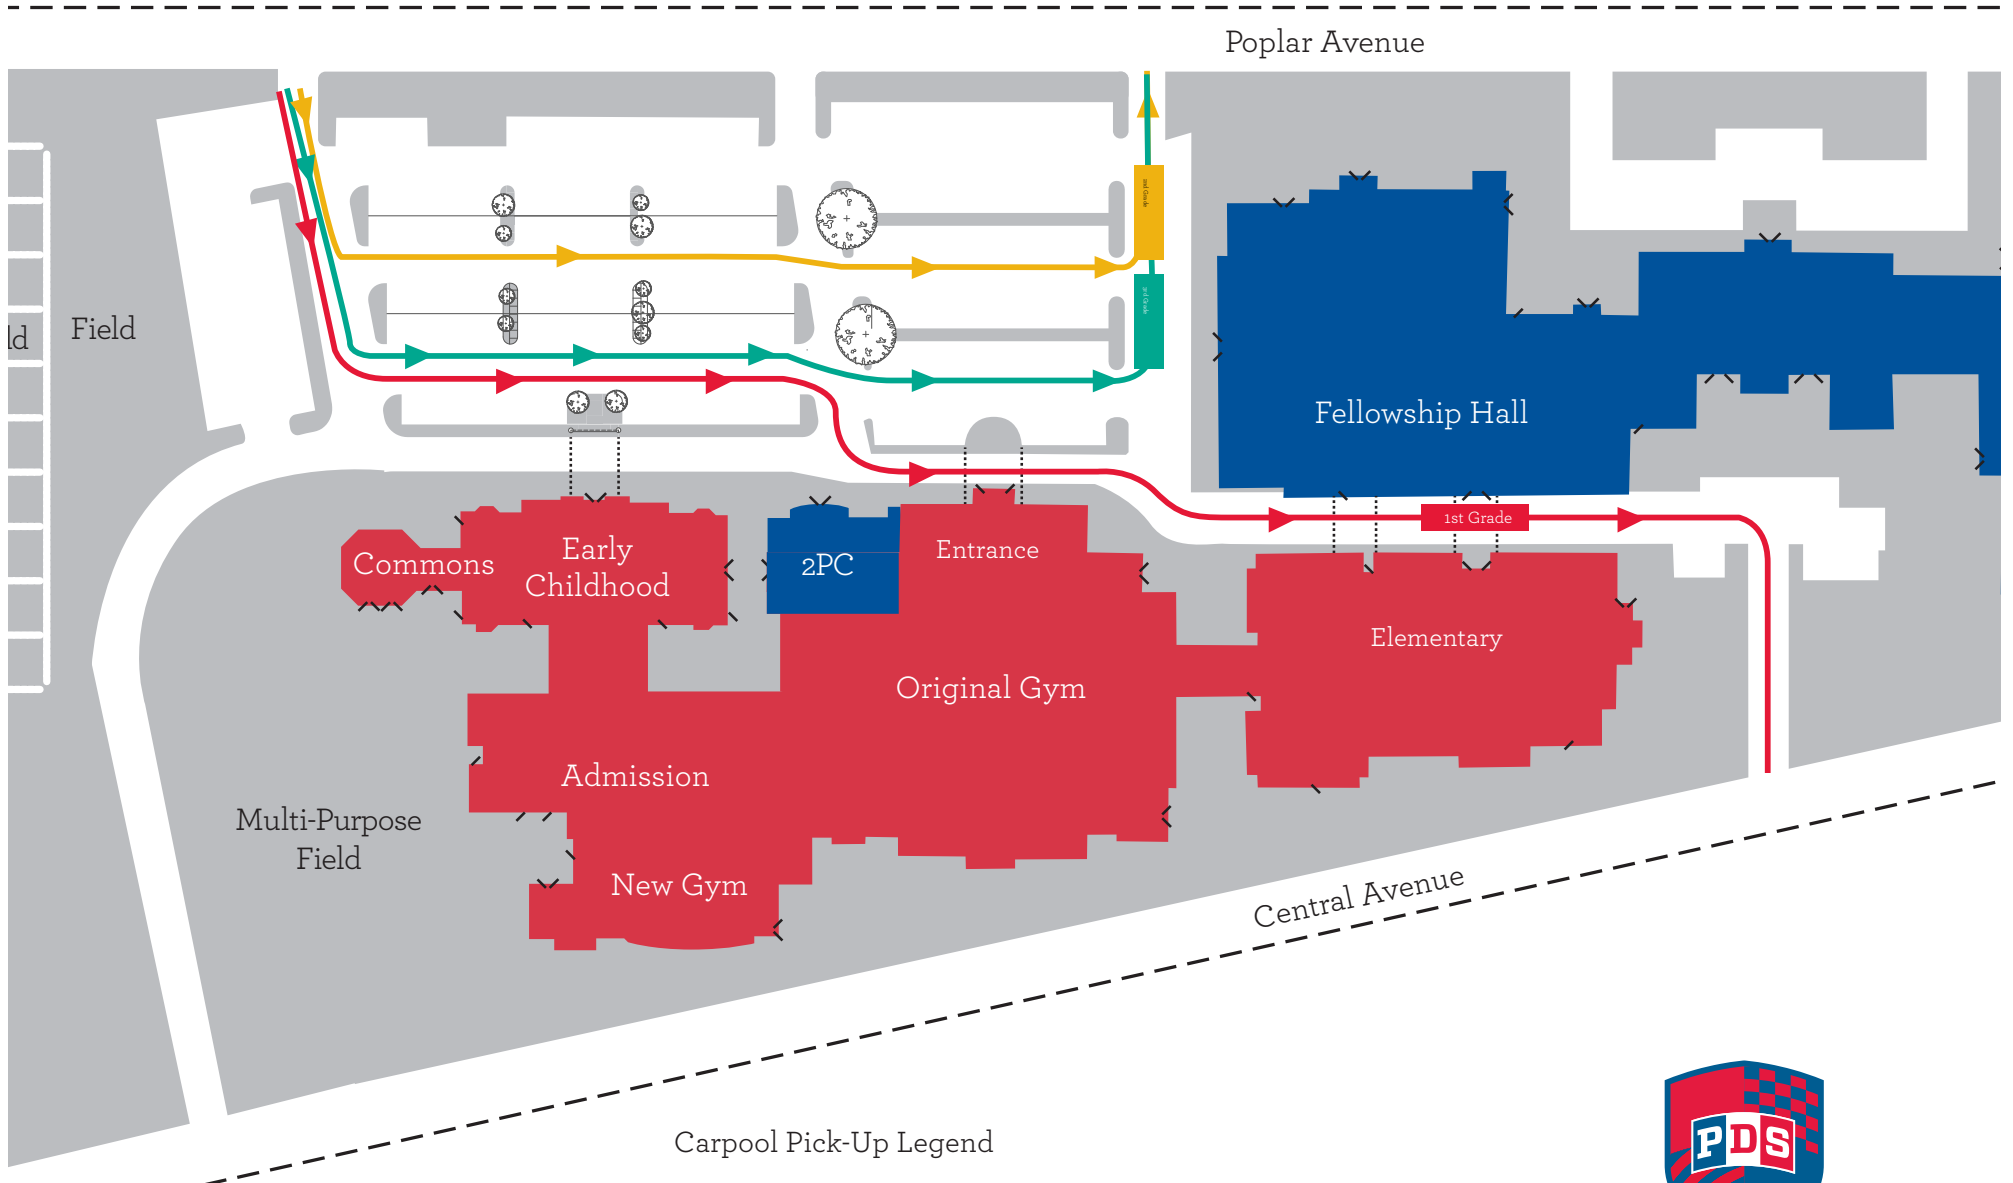

# 1st -3rd Carpool Afternoon Pickup

## Carpool Pick-Up Legend

- 1st Grade (heavy line denotes pick-up zone)
- 2nd Grade (heavy line denotes pick-up zone)
- 3rd Grade (heavy line denotes pick-up zone)

Presbyterian Day School