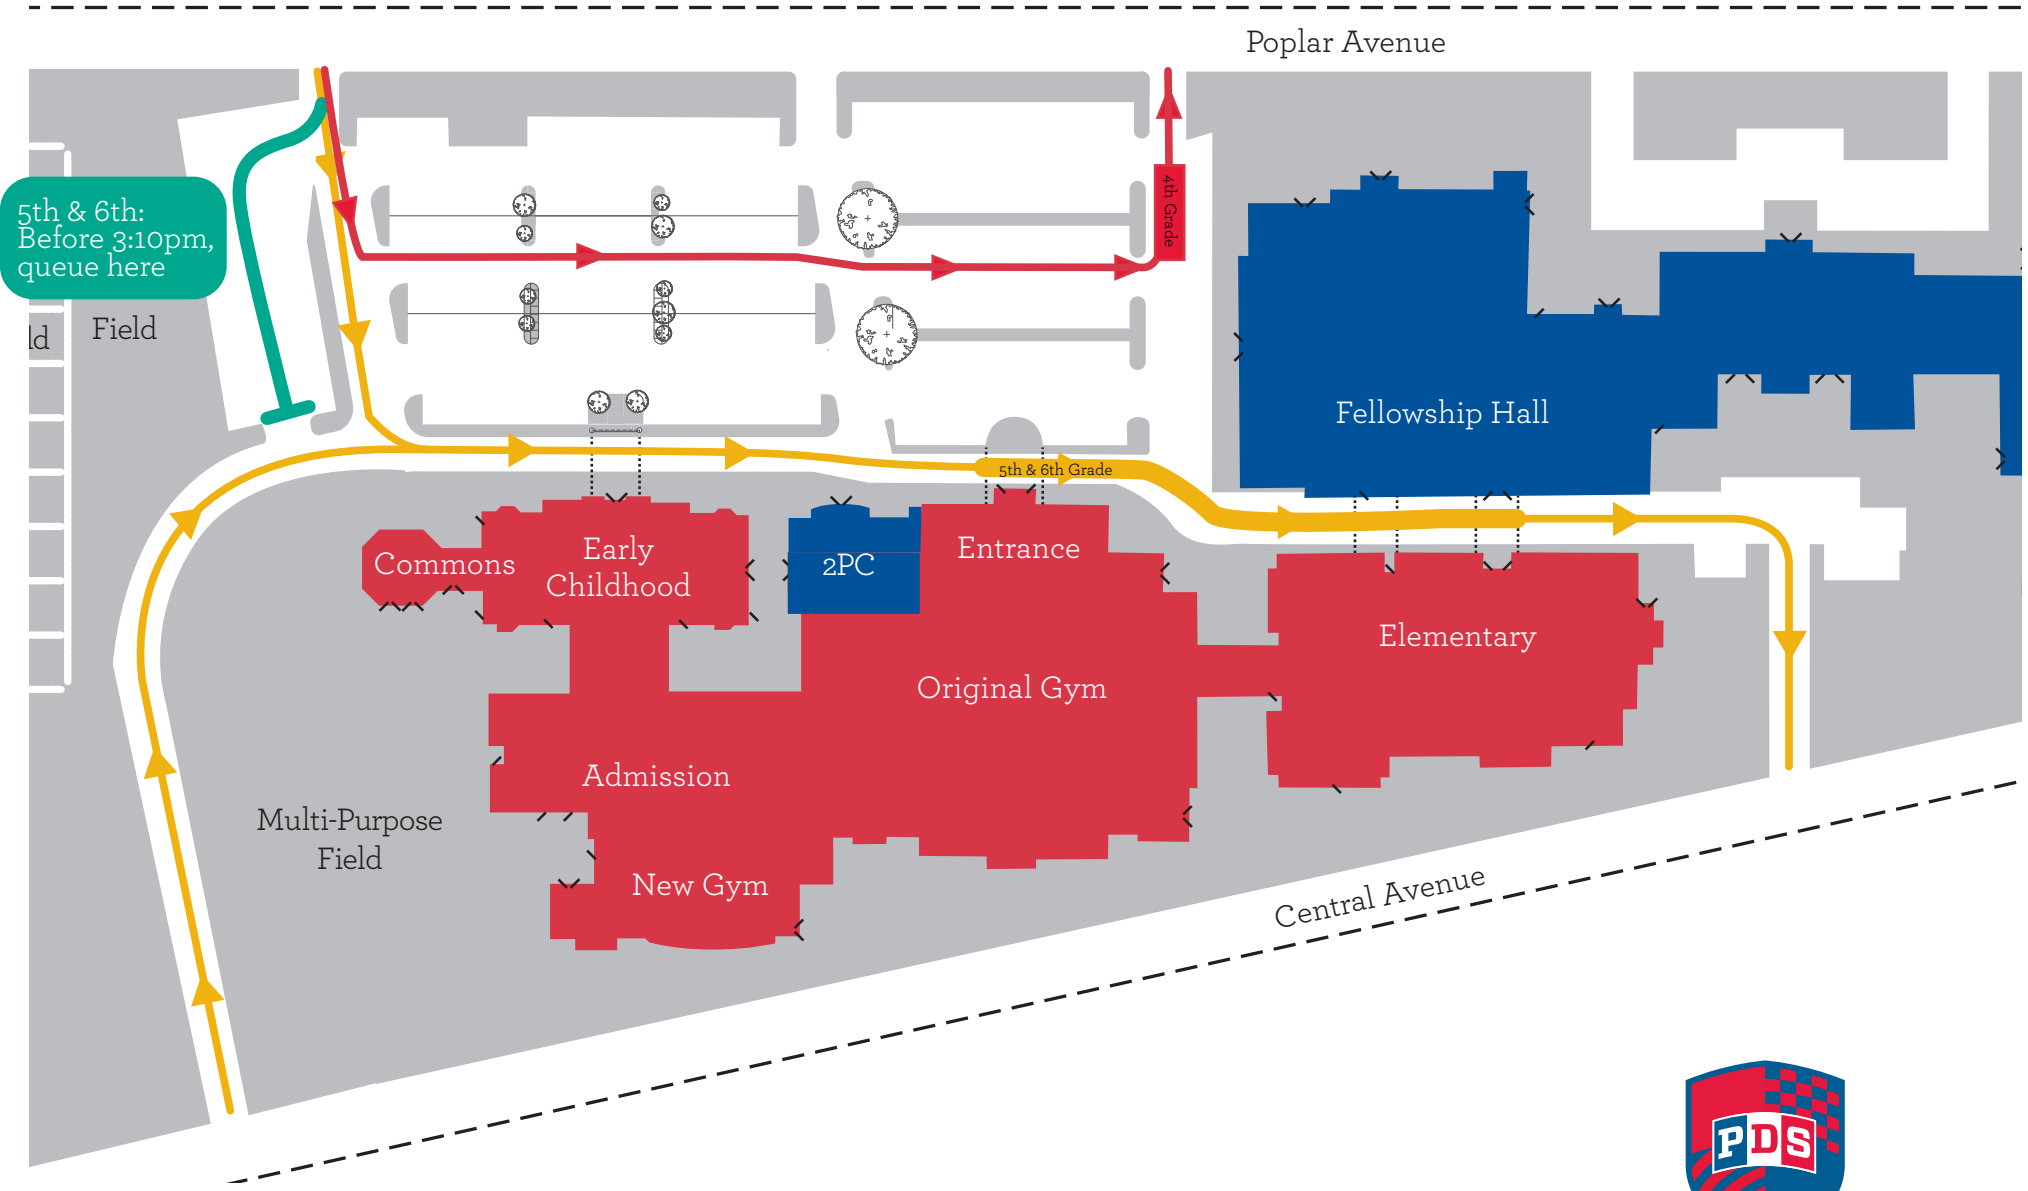

4th-6th Carpool Afternoon Pickup

Carpool Pick-Up Legend

- 4th Grade (Heavy line denotes pick-up zone)
- 5th-6th Grade (Heavy line denotes pick-up zone)

Presbyterian Day School